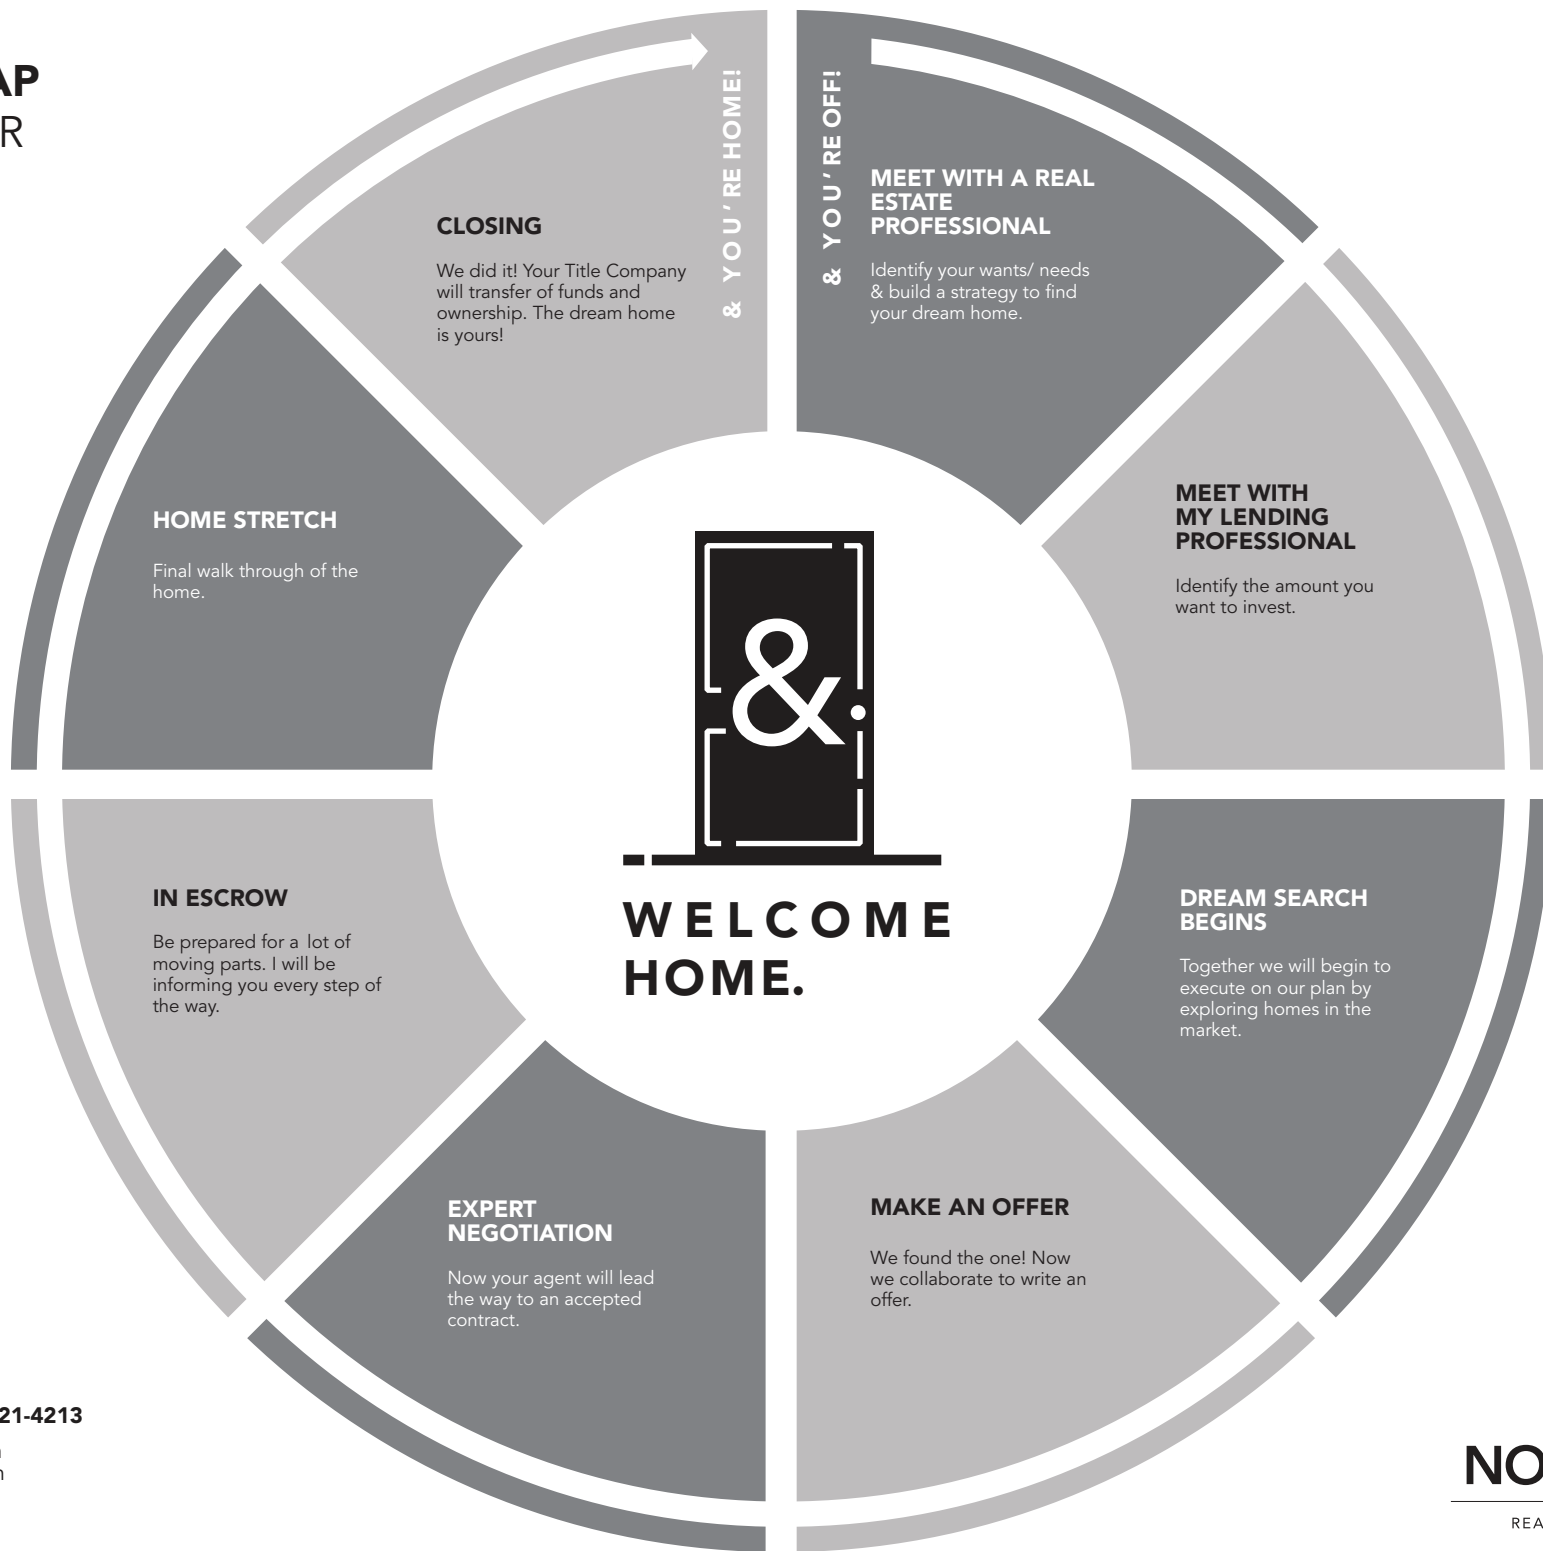

THE ROAD MAP TO YOUR DREAM HOME.

Bre Roberts • 602-321-4213

bre@northandco.com
www.northandco.com
@northandco

NORTH&CO.

REAL ESTATE BY TRADE